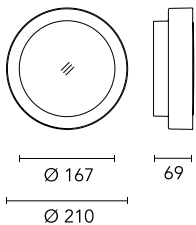

Electrical

Frequency (Hz)	50-60	Insulation class	I
Voltage (V)	220-240		
Dimmable	No		
Driver type	Not dimmable		
Emergency	Without		

Physical

Color	White-Orange