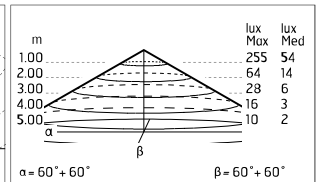

Electrical

Frequency (Hz)	50-60	Insulation class	I
Voltage (V)	220-240		
Dimmable	No		
Driver type	Not dimmable		
Emergency	Without		

Physical

Color	White-Orange