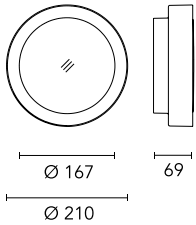

Electrical

Frequency (Hz)	50-60	Insulation class	I
Voltage (V)	220-240		
Dimmable	No		
Driver type	Not dimmable		
Emergency	Without		

Physical

Color	White-Orange