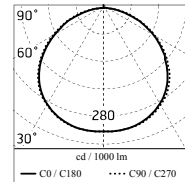

Electrical

Frequency (Hz)	50-60	Insulation class	I
Voltage (V)	220-240		
Dimmable	No		
Driver type	Not dimmable		
Emergency	Without		

Physical

Color	White-Orange