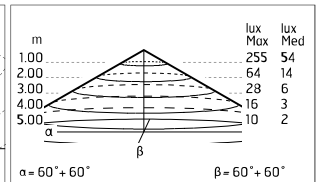

Electrical

Frequency (Hz)	50-60	Insulation class	I
Voltage (V)	220-240		
Dimmable	No		
Driver type	Not dimmable		
Emergency	Without		

Physical

Color	White-Brown