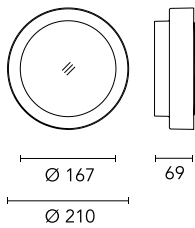

Electrical

Frequency (Hz)	50-60	Insulation class	I
Voltage (V)	220-240		
Dimmable	No		
Driver type	Not dimmable		
Emergency	Without		

Physical

Color	White-Brown