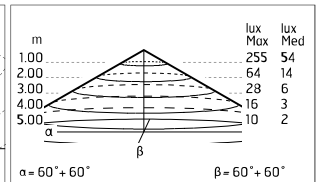

Optical

Lighting type	Direct
LED type	Power LED
Light distribution	Symmetric
Optical type	Diffused light