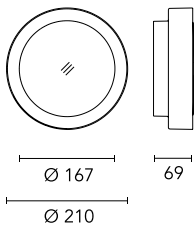

Optical

Lighting type	Direct
LED type	Power LED
Light distribution	Symmetric
Optical type	Diffused light