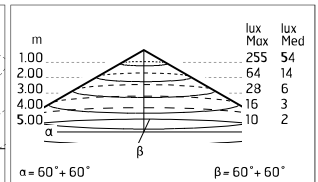

Electrical

Frequency (Hz)	50-60	Insulation class	I
Voltage (V)	220-240		
Dimmable	No		
Driver type	Not dimmable		
Emergency	Without		

Physical

Color	White-Brown