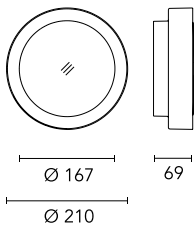

Electrical

Frequency (Hz)	50-60	Insulation class	I
Voltage (V)	220-240		
Dimmable	No		
Driver type	Not dimmable		
Emergency	Without		

Physical

Color	White-Brown