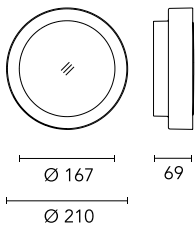

Optical

Lighting type	Direct
LED type	Power LED
Light distribution	Symmetric
Optical type	Diffused light