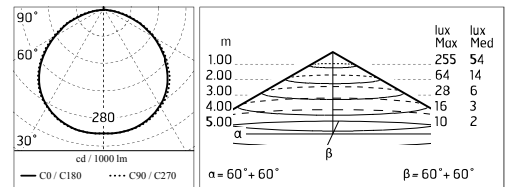

Optical

Lighting type	Direct
LED type	Power LED
Light distribution	Symmetric
Optical type	Diffused light