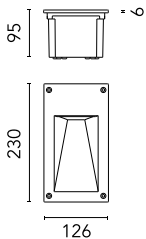

Alice Vertical Frame 24V

■ 8226118.18 - Deep Brown

Rectangular luminaire for installation in the wall – recessed.

Configuration: die-cast aluminium structure, EN AB-47100 alloy (low copper content). Glass diffuser: sandblasted. Double layer coating for high resistance to corrosion: the aluminium components are painted with a double coat using powders which are compliant with QUALICOAT standards: a first layer of epoxy powder (with excellent chemical and mechanical resistance) and a second finishing layer of polyester powder (resistant to UV rays and atmospheric agents). The entire painting process of the aluminium fitting starts from components which have been sandblasted in advance to make the surface more porous and increase the adherence of the paint. Ares effects alkaline and acid washing to clean the surfaces completely, then rinses with demineralised water to remove any residue particles, subsequently a chemical conversion treatment is done to protect against rusting.

Protection rating: IP65

In compliance with EN 60598-1 standards

Class of insulation: I, LED module: I, III

Installation: wiring through two M16 plastic cable glands ($4,5 < \varnothing < 10\text{mm}$) placed on the back side of the fitting.