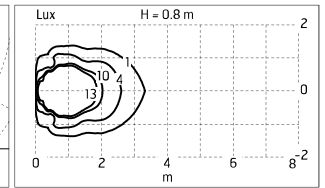

Optical

Lighting type	Direct
LED type	Power LED
Light distribution	Asymmetric
Optical type	Wide flood