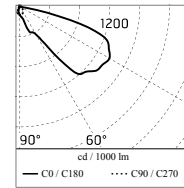

Optical

Lighting type	Direct
LED type	Power LED
Light distribution	Asymmetric
Optical type	Wide flood

Electrical

Frequency (Hz)	50-60	Insulation class	III
Voltage (V)	24		
Dimmable	No		
Driver type	Not dimmable		
Emergency	Without		