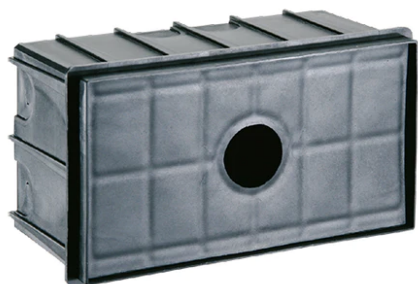

Alice Vertical Frame 230V

■ 8212228.6 - Grey

Rectangular luminaire for installation in the wall – recessed.

Configuration: die-cast aluminium structure, EN AB-47100 alloy (low copper content). Glass diffuser: sandblasted. Double layer coating for high resistance to corrosion: the aluminium components are painted with a double coat using powders which are compliant with QUALICOAT standards: a first layer of epoxy powder (with excellent chemical and mechanical resistance) and a second finishing layer of polyester powder (resistant to UV rays and atmospheric agents). The entire painting process of the aluminium fitting starts from components which have been sandblasted in advance to make the surface more porous and increase the adherence of the paint. Ares effects alkaline and acid washing to clean the surfaces completely, then rinses with demineralised water to remove any residue particles, subsequently a chemical conversion treatment is done to protect against rusting.

Protection rating: IP65

In compliance with EN 60598-1 standards

Class of insulation: I, LED module: I, III

Installation: wiring through two M16 plastic cable glands (4,5ϕ<math><10\text{mm}</math>) placed on the back side of the fitting.

Physical

Color	Grey
--------------	------

Alice Vertical Frame 230V

Box for Installation Alice
77

SPD (Surge Protection Device)
237