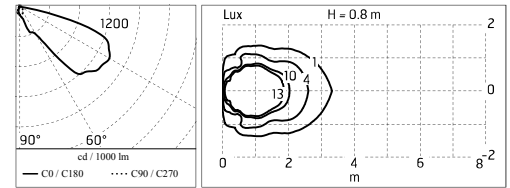

Optical

Lighting type	Direct
LED type	Power LED
Light distribution	Asymmetric
Optical type	Wide flood