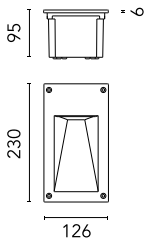

Alice Vertical Frame 230V

■ 8212228.6 - Grey

Rectangular luminaire for installation in the wall – recessed.

Configuration: die-cast aluminium structure, EN AB-47100 alloy (low copper content). Glass diffuser: sandblasted. Double layer coating for high resistance to corrosion: the aluminium components are painted with a double coat using powders which are compliant with QUALICOAT standards: a first layer of epoxy powder (with excellent chemical and mechanical resistance) and a second finishing layer of polyester powder (resistant to UV rays and atmospheric agents). The entire painting process of the aluminium fitting starts from components which have been sandblasted in advance to make the surface more porous and increase the adherence of the paint. Ares effects alkaline and acid washing to clean the surfaces completely, then rinses with demineralised water to remove any residue particles, subsequently a chemical conversion treatment is done to protect against rusting.

Protection rating: IP65

In compliance with EN 60598-1 standards

Class of insulation: I, LED module: I, III

Installation: wiring through two M16 plastic cable glands (4,5ϕ<math><10\text{mm}</math>) placed on the back side of the fitting.