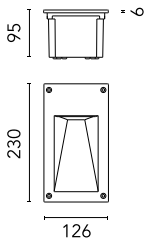

Alice Vertical Frame 230V

■ 8212228.4 - Black

Rectangular luminaire for installation in the wall – recessed.

Configuration: die-cast aluminium structure, EN AB-47100 alloy (low copper content). Glass diffuser: sandblasted. Double layer coating for high resistance to corrosion: the aluminium components are painted with a double coat using powders which are compliant with QUALICOAT standards: a first layer of epoxy powder (with excellent chemical and mechanical resistance) and a second finishing layer of polyester powder (resistant to UV rays and atmospheric agents). The entire painting process of the aluminium fitting starts from components which have been sandblasted in advance to make the surface more porous and increase the adherence of the paint. Ares effects alkaline and acid washing to clean the surfaces completely, then rinses with demineralised water to remove any residue particles, subsequently a chemical conversion treatment is done to protect against rusting.

Protection rating: IP65

In compliance with EN 60598-1 standards

Class of insulation: I, LED module: I, III

Installation: wiring through two M16 plastic cable glands (4,5ϕ<math><10\text{mm}</math>) placed on the back side of the fitting.