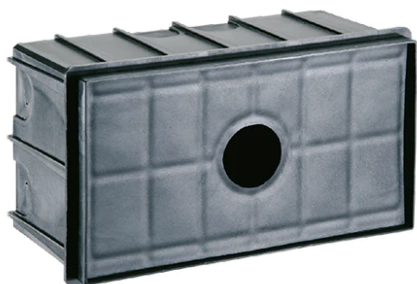

Alice Vertical Frame 230V

■ 8212228.4 - Black

Rectangular luminaire for installation in the wall – recessed.

Configuration: die-cast aluminium structure, EN AB-47100 alloy (low copper content). Glass diffuser: sandblasted. Double layer coating for high resistance to corrosion: the aluminium components are painted with a double coat using powders which are compliant with QUALICOAT standards: a first layer of epoxy powder (with excellent chemical and mechanical resistance) and a second finishing layer of polyester powder (resistant to UV rays and atmospheric agents). The entire painting process of the aluminium fitting starts from components which have been sandblasted in advance to make the surface more porous and increase the adherence of the paint. Ares effects alkaline and acid washing to clean the surfaces completely, then rinses with demineralised water to remove any residue particles, subsequently a chemical conversion treatment is done to protect against rusting.

Protection rating: IP65

In compliance with EN 60598-1 standards

Class of insulation: I, LED module: I, III

Installation: wiring through two M16 plastic cable glands (4,5ϕ<math><10\text{mm}</math>) placed on the back side of the fitting.

Physical

Color	Black
--------------	-------

Alice Vertical Frame 230V

Box for Installation Alice
77

SPD (Surge Protection Device)
237