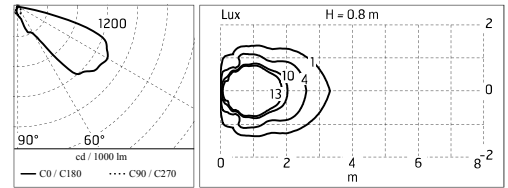

Optical

Lighting type	Direct
LED type	Power LED
Light distribution	Asymmetric
Optical type	Wide flood