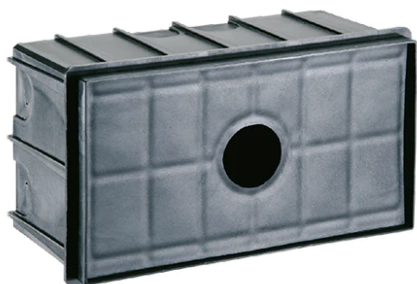

Alice Vertical Frame 230V

Box for Installation Alice
77