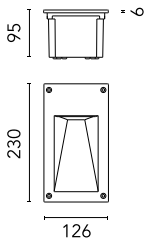

## Alice Vertical Frame 230V

■ 8212218.6 - Grey

Rectangular luminaire for installation in the wall – recessed.

Configuration: die-cast aluminium structure, EN AB-47100 alloy (low copper content). Glass diffuser: sandblasted. Double layer coating for high resistance to corrosion: the aluminium components are painted with a double coat using powders which are compliant with QUALICOAT standards: a first layer of epoxy powder (with excellent chemical and mechanical resistance) and a second finishing layer of polyester powder (resistant to UV rays and atmospheric agents). The entire painting process of the aluminium fitting starts from components which have been sandblasted in advance to make the surface more porous and increase the adherence of the paint. Ares effects alkaline and acid washing to clean the surfaces completely, then rinses with demineralised water to remove any residue particles, subsequently a chemical conversion treatment is done to protect against rusting.

Protection rating: IP65

In compliance with EN 60598-1 standards

Class of insulation: I, LED module: I, III

Installation: wiring through two M16 plastic cable glands ( $4,5 < \varnothing < 10\text{mm}$ ) placed on the back side of the fitting.