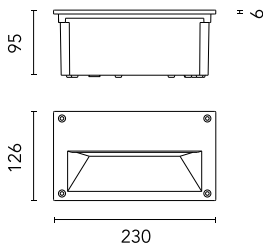

Alice Horizontal Frame 24V

■ 8225917.18 - Deep Brown

Rectangular luminaire for installation in the wall – recessed.

Configuration: die-cast aluminium structure, EN AB-47100 alloy (low copper content). Glass diffuser: sandblasted. Double layer coating for high resistance to corrosion: the aluminium components are painted with a double coat using powders which are compliant with QUALICOAT standards: a first layer of epoxy powder (with excellent chemical and mechanical resistance) and a second finishing layer of polyester powder (resistant to UV rays and atmospheric agents). The entire painting process of the aluminium fitting starts from components which have been sandblasted in advance to make the surface more porous and increase the adherence of the paint. Ares effects alkaline and acid washing to clean the surfaces completely, then rinses with demineralised water to remove any residue particles, subsequently a chemical conversion treatment is done to protect against rusting.

Protection rating: IP65

In compliance with EN 60598-1 standards

Class of insulation: I, LED module: I, III

Installation: wiring through two M16 plastic cable glands (4,5ϕ<math><10\text{mm}</math>) placed on the back side of the fitting.