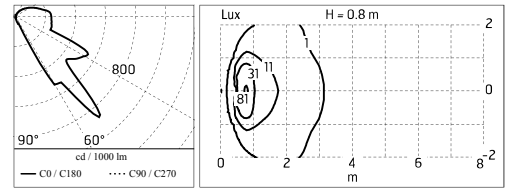

Optical

Lighting type	Direct
LED type	Power LED
Light distribution	Asymmetric
Optical type	Wide flood