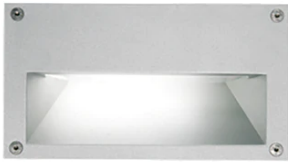

Alice Horizontal Frame 24V

■ 8225917.18 - Deep Brown

Rectangular luminaire for installation in the wall – recessed.

Configuration: die-cast aluminium structure, EN AB-47100 alloy (low copper content). Glass diffuser: sandblasted. Double layer coating for high resistance to corrosion: the aluminium components are painted with a double coat using powders which are compliant with QUALICOAT standards: a first layer of epoxy powder (with excellent chemical and mechanical resistance) and a second finishing layer of polyester powder (resistant to UV rays and atmospheric agents). The entire painting process of the aluminium fitting starts from components which have been sandblasted in advance to make the surface more porous and increase the adherence of the paint. Ares effects alkaline and acid washing to clean the surfaces completely, then rinses with demineralised water to remove any residue particles, subsequently a chemical conversion treatment is done to protect against rusting.

Protection rating: IP65

In compliance with EN 60598-1 standards

Class of insulation: I, LED module: I, III

Installation: wiring through two M16 plastic cable glands (4,5ϕ<math><10\text{mm}</math>) placed on the back side of the fitting.

Physical

Color	Deep Brown
-------	------------

Alice Horizontal Frame 24V

Box for Installation Alice
77

Power Supply 10W 110+240Vac/24Vdc
Ip20
87

Power Supply 10W 110+240Vac/24Vdc
Ip67
175

Power Supply 50W 120+240V/24Vdc
Ip67
155