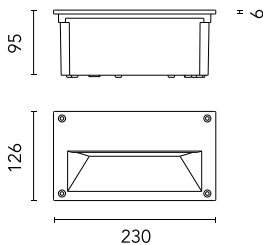

Alice Horizontal Frame 230V

■ 8220917.12 - Forest Green

Rectangular luminaire for installation in the wall – recessed.

Configuration: die-cast aluminium structure, EN AB-47100 alloy (low copper content). Glass diffuser: sandblasted. Double layer coating for high resistance to corrosion: the aluminium components are painted with a double coat using powders which are compliant with QUALICOAT standards: a first layer of epoxy powder (with excellent chemical and mechanical resistance) and a second finishing layer of polyester powder (resistant to UV rays and atmospheric agents). The entire painting process of the aluminium fitting starts from components which have been sandblasted in advance to make the surface more porous and increase the adherence of the paint. Ares effects alkaline and acid washing to clean the surfaces completely, then rinses with demineralised water to remove any residue particles, subsequently a chemical conversion treatment is done to protect against rusting.

Protection rating: IP65

In compliance with EN 60598-1 standards

Class of insulation: I, LED module: I, III

Installation: wiring through two M16 plastic cable glands (4,5ϕ<math><10\text{mm}</math>) placed on the back side of the fitting.