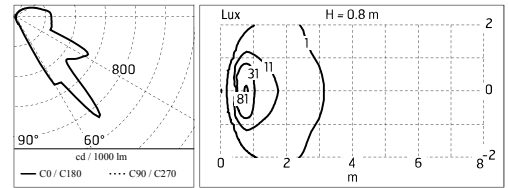

Optical

Lighting type	Direct
LED type	Power LED
Light distribution	Asymmetric
Optical type	Wide flood