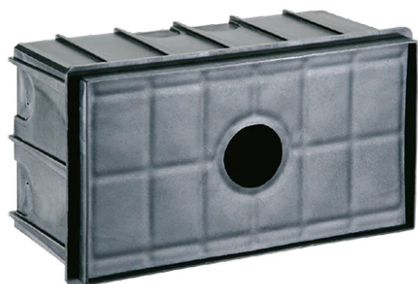

Alice Horizontal Frame 230V

■ 8220917.12 - Forest Green

Rectangular luminaire for installation in the wall – recessed.

Configuration: die-cast aluminium structure, EN AB-47100 alloy (low copper content). Glass diffuser: sandblasted. Double layer coating for high resistance to corrosion: the aluminium components are painted with a double coat using powders which are compliant with QUALICOAT standards: a first layer of epoxy powder (with excellent chemical and mechanical resistance) and a second finishing layer of polyester powder (resistant to UV rays and atmospheric agents). The entire painting process of the aluminium fitting starts from components which have been sandblasted in advance to make the surface more porous and increase the adherence of the paint. Ares effects alkaline and acid washing to clean the surfaces completely, then rinses with demineralised water to remove any residue particles, subsequently a chemical conversion treatment is done to protect against rusting.

Protection rating: IP65

In compliance with EN 60598-1 standards

Class of insulation: I, LED module: I, III

Installation: wiring through two M16 plastic cable glands (4,5ϕ<math><10\text{mm}</math>) placed on the back side of the fitting.

Physical

Color	Forest Green
--------------	--------------

Alice Horizontal Frame 230V

Box for Installation Alice
77

SPD (Surge Protection Device)
237