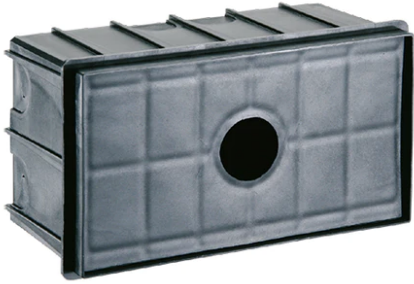

Alice Horizontal Frame 230V

■ 8212527.12 - Forest Green

Rectangular luminaire for installation in the wall – recessed.

Configuration: die-cast aluminium structure, EN AB-47100 alloy (low copper content). Glass diffuser: sandblasted. Double layer coating for high resistance to corrosion: the aluminium components are painted with a double coat using powders which are compliant with QUALICOAT standards: a first layer of epoxy powder (with excellent chemical and mechanical resistance) and a second finishing layer of polyester powder (resistant to UV rays and atmospheric agents). The entire painting process of the aluminium fitting starts from components which have been sandblasted in advance to make the surface more porous and increase the adherence of the paint. Ares effects alkaline and acid washing to clean the surfaces completely, then rinses with demineralised water to remove any residue particles, subsequently a chemical conversion treatment is done to protect against rusting.

Protection rating: IP65

In compliance with EN 60598-1 standards

Class of insulation: I, LED module: I, III

Installation: wiring through two M16 plastic cable glands (4,5ϕ<math><10\text{mm}</math>) placed on the back side of the fitting.

Physical

Color	Forest Green
--------------	--------------

Alice Horizontal Frame 230V

Box for Installation Alice
77

SPD (Surge Protection Device)
237