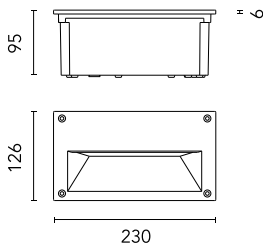

Alice Horizontal Frame 230V

■ 8212527.12 - Forest Green

Rectangular luminaire for installation in the wall – recessed.

Configuration: die-cast aluminium structure, EN AB-47100 alloy (low copper content). Glass diffuser: sandblasted. Double layer coating for high resistance to corrosion: the aluminium components are painted with a double coat using powders which are compliant with QUALICOAT standards: a first layer of epoxy powder (with excellent chemical and mechanical resistance) and a second finishing layer of polyester powder (resistant to UV rays and atmospheric agents). The entire painting process of the aluminium fitting starts from components which have been sandblasted in advance to make the surface more porous and increase the adherence of the paint. Ares effects alkaline and acid washing to clean the surfaces completely, then rinses with demineralised water to remove any residue particles, subsequently a chemical conversion treatment is done to protect against rusting.

Protection rating: IP65

In compliance with EN 60598-1 standards

Class of insulation: I, LED module: I, III

Installation: wiring through two M16 plastic cable glands (4,5ϕ<math><10\text{mm}</math>) placed on the back side of the fitting.