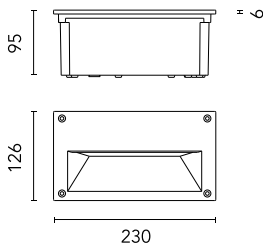

Alice Horizontal Frame 230V

8212517.1 - White

Rectangular luminaire for installation in the wall – recessed.

Configuration: die-cast aluminium structure, EN AB-47100 alloy (low copper content). Glass diffuser: sandblasted. Double layer coating for high resistance to corrosion: the aluminium components are painted with a double coat using powders which are compliant with QUALICOAT standards: a first layer of epoxy powder (with excellent chemical and mechanical resistance) and a second finishing layer of polyester powder (resistant to UV rays and atmospheric agents). The entire painting process of the aluminium fitting starts from components which have been sandblasted in advance to make the surface more porous and increase the adherence of the paint. Ares effects alkaline and acid washing to clean the surfaces completely, then rinses with demineralised water to remove any residue particles, subsequently a chemical conversion treatment is done to protect against rusting.

Protection rating: IP65

In compliance with EN 60598-1 standards

Class of insulation: I, LED module: I, III

Installation: wiring through two M16 plastic cable glands (4,5ϕ<math><10\text{mm}</math>) placed on the back side of the fitting.