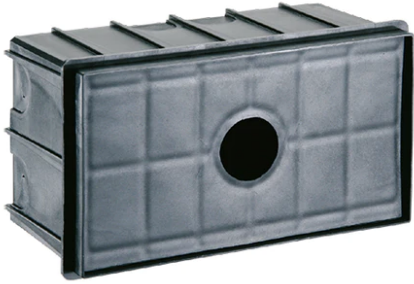

Alice Horizontal Frame 230V

8212517.1 - White

Rectangular luminaire for installation in the wall – recessed.

Configuration: die-cast aluminium structure, EN AB-47100 alloy (low copper content). Glass diffuser: sandblasted. Double layer coating for high resistance to corrosion: the aluminium components are painted with a double coat using powders which are compliant with QUALICOAT standards: a first layer of epoxy powder (with excellent chemical and mechanical resistance) and a second finishing layer of polyester powder (resistant to UV rays and atmospheric agents). The entire painting process of the aluminium fitting starts from components which have been sandblasted in advance to make the surface more porous and increase the adherence of the paint. Ares effects alkaline and acid washing to clean the surfaces completely, then rinses with demineralised water to remove any residue particles, subsequently a chemical conversion treatment is done to protect against rusting.

Protection rating: IP65

In compliance with EN 60598-1 standards

Class of insulation: I, LED module: I, III

Installation: wiring through two M16 plastic cable glands (4,5ϕ<math><10\text{mm}</math>) placed on the back side of the fitting.

Physical

Color	White
--------------	-------

Alice Horizontal Frame 230V

Box for Installation Alice
77

SPD (Surge Protection Device)
237