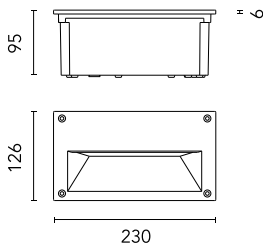

Alice Horizontal Frame 230V

■ 820117.18 - Deep Brown

Rectangular luminaire for installation in the wall – recessed.

Configuration: die-cast aluminium structure, EN AB-47100 alloy (low copper content). Glass diffuser: sandblasted. Double layer coating for high resistance to corrosion: the aluminium components are painted with a double coat using powders which are compliant with QUALICOAT standards: a first layer of epoxy powder (with excellent chemical and mechanical resistance) and a second finishing layer of polyester powder (resistant to UV rays and atmospheric agents). The entire painting process of the aluminium fitting starts from components which have been sandblasted in advance to make the surface more porous and increase the adherence of the paint. Ares effects alkaline and acid washing to clean the surfaces completely, then rinses with demineralised water to remove any residue particles, subsequently a chemical conversion treatment is done to protect against rusting.

Protection rating: IP65

In compliance with EN 60598-1 standards

Class of insulation: I, LED module: I, III

Installation: wiring through two M16 plastic cable glands (4,5ϕ<math><10\text{mm}</math>) placed on the back side of the fitting.