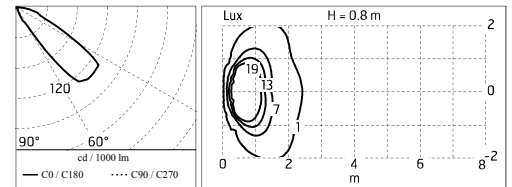

Optical

Lighting type	Direct
Light distribution	Asymmetric
Optical type	Wide flood