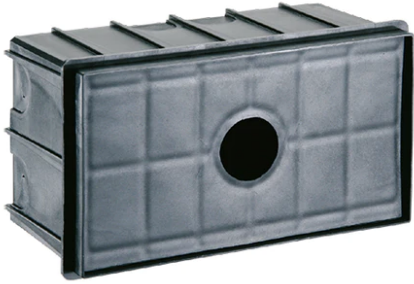

Alice Horizontal Frame 230V

■ 820117.18 - Deep Brown

Rectangular luminaire for installation in the wall – recessed.

Configuration: die-cast aluminium structure, EN AB-47100 alloy (low copper content). Glass diffuser: sandblasted. Double layer coating for high resistance to corrosion: the aluminium components are painted with a double coat using powders which are compliant with QUALICOAT standards: a first layer of epoxy powder (with excellent chemical and mechanical resistance) and a second finishing layer of polyester powder (resistant to UV rays and atmospheric agents). The entire painting process of the aluminium fitting starts from components which have been sandblasted in advance to make the surface more porous and increase the adherence of the paint. Ares effects alkaline and acid washing to clean the surfaces completely, then rinses with demineralised water to remove any residue particles, subsequently a chemical conversion treatment is done to protect against rusting.

Protection rating: IP65

In compliance with EN 60598-1 standards

Class of insulation: I, LED module: I, III

Installation: wiring through two M16 plastic cable glands (4,5ϕ<math><10\text{mm}</math>) placed on the back side of the fitting.

Physical

Color	Deep Brown
-------	------------

Alice Horizontal Frame 230V

Box for Installation Alice

77