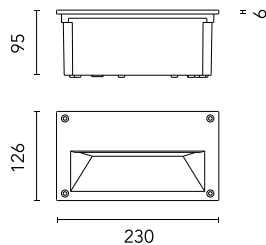

## Alice All Light 230V

■ 8202005.18 - Deep Brown

Rectangular luminaire for installation in the wall – recessed.

Configuration: die-cast aluminium structure, EN AB-47100 alloy (low copper content). Glass diffuser: sandblasted. Double layer coating for high resistance to corrosion: the aluminium components are painted with a double coat using powders which are compliant with QUALICOAT standards: a first layer of epoxy powder (with excellent chemical and mechanical resistance) and a second finishing layer of polyester powder (resistant to UV rays and atmospheric agents). The entire painting process of the aluminium fitting starts from components which have been sandblasted in advance to make the surface more porous and increase the adherence of the paint. Ares effects alkaline and acid washing to clean the surfaces completely, then rinses with demineralised water to remove any residue particles, subsequently a chemical conversion treatment is done to protect against rusting.

Protection rating: IP65

In compliance with EN 60598-1 standards

Class of insulation: I, LED module: I, III

Installation: wiring through two M16 plastic cable glands (4,5<math>\phi</math><math><10\text{mm}</math>) placed on the back side of the fitting.