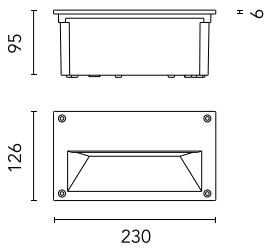

Alice All Light 230V

■ 8202002.6 - Grey

Rectangular luminaire for installation in the wall – recessed.

Configuration: die-cast aluminium structure, EN AB-47100 alloy (low copper content). Glass diffuser: sandblasted. Double layer coating for high resistance to corrosion: the aluminium components are painted with a double coat using powders which are compliant with QUALICOAT standards: a first layer of epoxy powder (with excellent chemical and mechanical resistance) and a second finishing layer of polyester powder (resistant to UV rays and atmospheric agents). The entire painting process of the aluminium fitting starts from components which have been sandblasted in advance to make the surface more porous and increase the adherence of the paint. Ares effects alkaline and acid washing to clean the surfaces completely, then rinses with demineralised water to remove any residue particles, subsequently a chemical conversion treatment is done to protect against rusting.

Protection rating: IP65

In compliance with EN 60598-1 standards

Class of insulation: I, LED module: I, III

Installation: wiring through two M16 plastic cable glands ($4,5 < \phi < 10\text{mm}$) placed on the back side of the fitting.