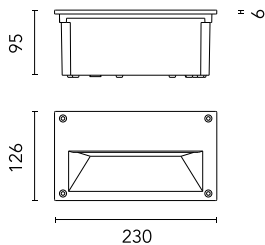

Alice All Light 230V

■ 8202002.4 - Black

Rectangular luminaire for installation in the wall – recessed.

Configuration: die-cast aluminium structure, EN AB-47100 alloy (low copper content). Glass diffuser: sandblasted. Double layer coating for high resistance to corrosion: the aluminium components are painted with a double coat using powders which are compliant with QUALICOAT standards: a first layer of epoxy powder (with excellent chemical and mechanical resistance) and a second finishing layer of polyester powder (resistant to UV rays and atmospheric agents). The entire painting process of the aluminium fitting starts from components which have been sandblasted in advance to make the surface more porous and increase the adherence of the paint. Ares effects alkaline and acid washing to clean the surfaces completely, then rinses with demineralised water to remove any residue particles, subsequently a chemical conversion treatment is done to protect against rusting.

Protection rating: IP65

In compliance with EN 60598-1 standards

Class of insulation: I, LED module: I, III

Installation: wiring through two M16 plastic cable glands ($4,5 < \phi < 10\text{mm}$) placed on the back side of the fitting.