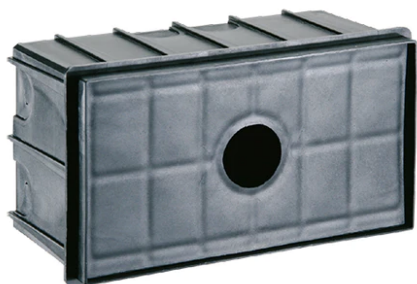

Alice All Light 230V

■ 8202002.4 - Black

Rectangular luminaire for installation in the wall – recessed.

Configuration: die-cast aluminium structure, EN AB-47100 alloy (low copper content). Glass diffuser: sandblasted. Double layer coating for high resistance to corrosion: the aluminium components are painted with a double coat using powders which are compliant with QUALICOAT standards: a first layer of epoxy powder (with excellent chemical and mechanical resistance) and a second finishing layer of polyester powder (resistant to UV rays and atmospheric agents). The entire painting process of the aluminium fitting starts from components which have been sandblasted in advance to make the surface more porous and increase the adherence of the paint. Ares effects alkaline and acid washing to clean the surfaces completely, then rinses with demineralised water to remove any residue particles, subsequently a chemical conversion treatment is done to protect against rusting.

Protection rating: IP65

In compliance with EN 60598-1 standards

Class of insulation: I, LED module: I, III

Installation: wiring through two M16 plastic cable glands ($4,5 < \phi < 10\text{mm}$) placed on the back side of the fitting.

Physical

Color	Black
--------------	-------

Alice All Light 230V

Box for Installation Alice
77

SPD (Surge Protection Device)
237