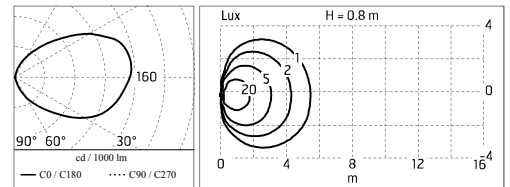

Optical

Lighting type	Direct
Light distribution	Symmetric
Optical type	Wide flood