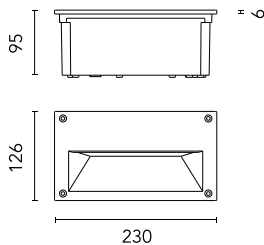

Alice All Light 230V

■ 820123.18 - Deep Brown

Rectangular luminaire for installation in the wall – recessed.

Configuration: die-cast aluminium structure, EN AB-47100 alloy (low copper content). Glass diffuser: sandblasted. Double layer coating for high resistance to corrosion: the aluminium components are painted with a double coat using powders which are compliant with QUALICOAT standards: a first layer of epoxy powder (with excellent chemical and mechanical resistance) and a second finishing layer of polyester powder (resistant to UV rays and atmospheric agents). The entire painting process of the aluminium fitting starts from components which have been sandblasted in advance to make the surface more porous and increase the adherence of the paint. Ares effects alkaline and acid washing to clean the surfaces completely, then rinses with demineralised water to remove any residue particles, subsequently a chemical conversion treatment is done to protect against rusting.

Protection rating: IP65

In compliance with EN 60598-1 standards

Class of insulation: I, LED module: I, III

Installation: wiring through two M16 plastic cable glands (4,5ϕ<math><10\text{mm}</math>) placed on the back side of the fitting.