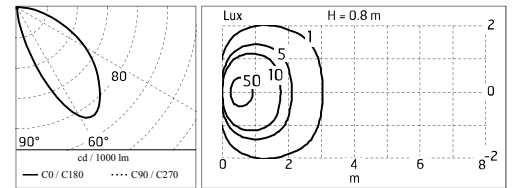

Optical

Lighting type	Direct
Light distribution	Asymmetric
Optical type	Wide flood