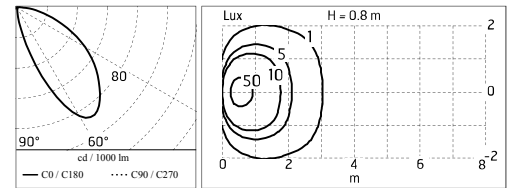

Optical

Lighting type	Direct
Light distribution	Asymmetric
Optical type	Wide flood