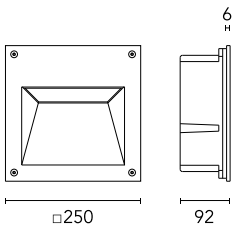

Optical

Lighting type	Direct
Light distribution	Asymmetric
Optical type	Wide flood