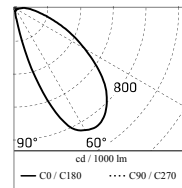

Optical

Lighting type	Direct
LED type	Power LED
Light distribution	Asymmetric
Optical type	Wide flood