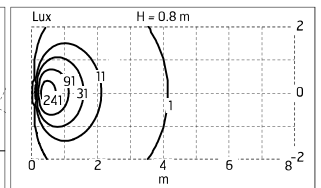

Optical

Lighting type	Direct
LED type	Power LED
Light distribution	Asymmetric
Optical type	Wide flood