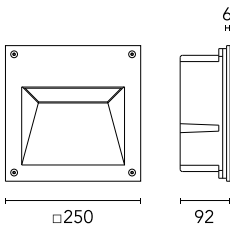

Optical

Lighting type	Direct
LED type	Power LED
Light distribution	Asymmetric
Optical type	Wide flood