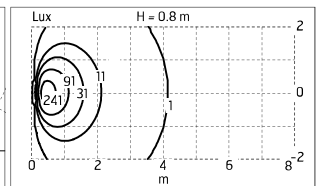

Electrical

Frequency (Hz)	50-60	Insulation class	I
Voltage (V)	220-240		
Dimmable	No		
Driver type	Not dimmable		
Emergency	Without		

Physical

Color	Forest Green