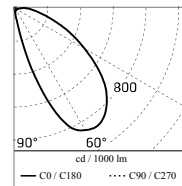

Electrical

Frequency (Hz)	50-60	Insulation class	I
Voltage (V)	220-240		
Dimmable	No		
Driver type	Not dimmable		
Emergency	Without		

Physical

Color	Forest Green