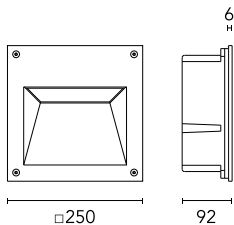

Electrical

Frequency (Hz)	50-60	Insulation class	I
Voltage (V)	220-240		
Dimmable	No		
Driver type	Not dimmable		
Emergency	Without		

Physical

Color	Forest Green