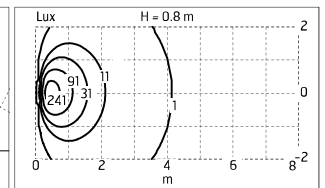

Optical

Lighting type	Direct
LED type	Power LED
Light distribution	Asymmetric
Optical type	Wide flood