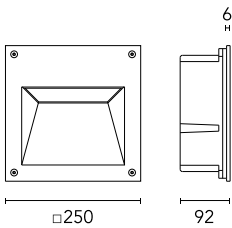

Optical

Lighting type	Direct
LED type	Power LED
Light distribution	Asymmetric
Optical type	Wide flood