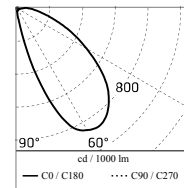

Optical

Lighting type	Direct
LED type	Power LED
Light distribution	Asymmetric
Optical type	Wide flood