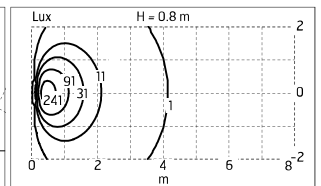

Optical

Lighting type	Direct
LED type	Power LED
Light distribution	Asymmetric
Optical type	Wide flood