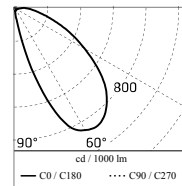

Optical

Lighting type	Direct
LED type	Power LED
Light distribution	Asymmetric
Optical type	Wide flood