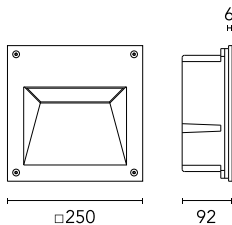

Optical

Lighting type	Direct
LED type	Power LED
Light distribution	Asymmetric
Optical type	Wide flood