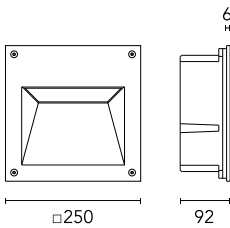

Optical

Lighting type	Direct
LED type	Power LED
Light distribution	Asymmetric
Optical type	Wide flood