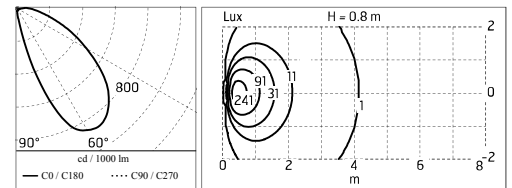

Optical

Lighting type	Direct
LED type	Power LED
Light distribution	Asymmetric
Optical type	Wide flood