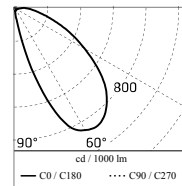

Optical

Lighting type	Direct
LED type	Power LED
Light distribution	Asymmetric
Optical type	Wide flood

Electrical

Frequency (Hz)	50-60	Insulation class	I
Voltage (V)	220-240		
Dimmable	No		
Driver type	Not dimmable		
Emergency	Without		