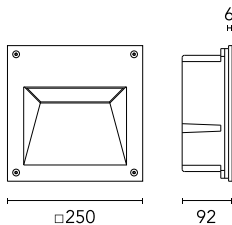

Electrical

Frequency (Hz)	50-60	Insulation class	I
Voltage (V)	220-240		
Dimmable	No		
Driver type	Not dimmable		
Emergency	Without		

Physical

Color	White