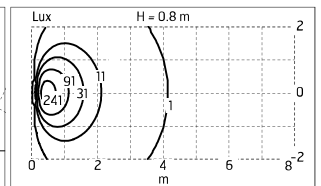

Electrical

Frequency (Hz)	50-60	Insulation class	I
Voltage (V)	220-240		
Dimmable	No		
Driver type	Not dimmable		
Emergency	Without		

Physical

Color	White