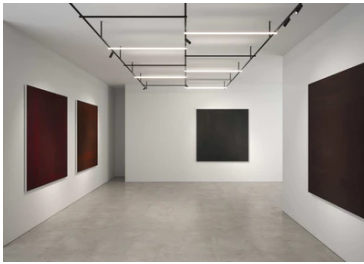

## Light Tube Ø 30 Direct 1500 mm Casambi integrated

Neues Produkt

03.8102.40.CB - Weiss

LED-Modul für diffuses Licht zur Installation in das System Infra-Structure.