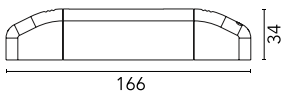

Elektrisch

Notfall

Ohne