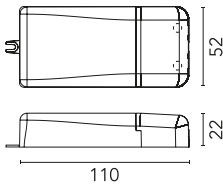

Elektrisch

Notfall Ohne