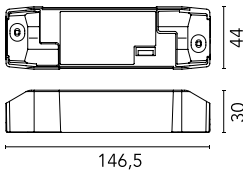

Elektrisch

Notfall

Ohne