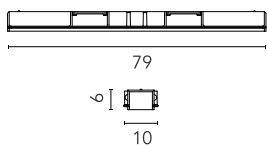

Zero Track Surface Profile. Intermediate Connector

06.2506.40 - White

Intermediate connector.

Intermediate connector.

Main specifications

Mountings	Track
Environment	Indoor

Electrical

Voltage (V)	24.00
Emergency	Without
Insulation class	III

Physical

Color	White
Weight (kg)	0.01
Length (mm)	79

Certification / Marking