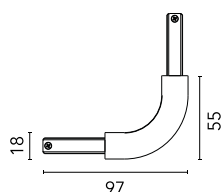

Zero Track Surface Profile. Interior ceiling/ceiling-wall/wall curve

New

06.2544.CZ - Bronze

Interior ceiling/ceiling-wall/wall curve. Can be powered via connections on the back.

Main specifications

Mountings	Surface
Environment	Indoor dry location

Electrical

Voltage (V)	24
Emergency	Without
Insulation class	III

Physical

Color	Bronze
Weight (kg)	0.01
Length (mm)	82

Note

PWM voltage output dimmable drivers shall be used at frequencies between 250 and 500Hz.