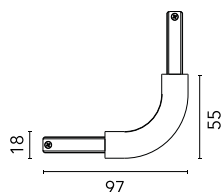

Zero Track Surface Profile. Interior ceiling/ceiling-wall/wall curve

■ 06.2544.18 - Deep Brown

Interior ceiling/ceiling-wall/wall curve. Can be powered via connections on the back.

Interior ceiling/ceiling-wall/wall curve. Can be powered via connections on the back.

Main specifications

Mountings	Surface
Environment	Indoor

Electrical

Voltage (V)	24.00
Driver	Remote
Emergency	Without
Insulation class	III

Physical

Color	Deep Brown
Weight (kg)	0.01
Length (mm)	82

Certification / Marking