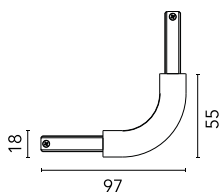

Zero Track Surface Profile. Interior ceiling/ceiling-wall/wall curve

New

■ 06.2544.14 - Black

Interior ceiling/ceiling-wall/wall curve. Can be powered via connections on the back.

Main specifications

Mountings	Surface
Environment	Indoor dry location

Electrical

Voltage (V)	24.00
Emergency	Without
Insulation class	III

Physical

Color	Black
Weight (kg)	0.01
Length (mm)	82

Zero Track Surface Profile. Interior ceiling/ceiling-wall/wall curve

Remote power supply. Non Dimmable.
220/240V
60.9516