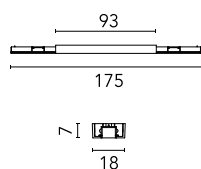

Zero Track Surface Profile. Feed intermediate connector

■ 06.2541.18 - Deep Brown

Feed intermediate connector. Upper feeding cable entry.

Feed intermediate connector. Upper feeding cable entry.

Main specifications

Mountings	Surface
Environment	Indoor

Electrical

Voltage (V)	24.00
Driver	Remote
Emergency	Without
Insulation class	III

Physical

Color	Deep Brown
Weight (kg)	0.01
Length (mm)	82

Certification / Marking

Zero Track Surface Profile. Feed intermediate connector