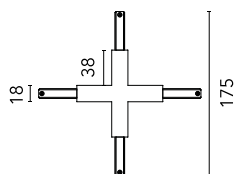

Zero Track Surface Profile. Cross-shaped connector

■ 06.2546.CZ - Black

Cross-shaped connector. Can be powered via connections on the back.

Cross-shaped connector. Can be powered via connections on the back.

Main specifications

Mountings	Surface
Environment	Indoor

Electrical

Voltage (V)	24.00
Emergency	Without
Insulation class	III

Physical

Color	Black
Weight (kg)	0.01
Length (mm)	76

Certification / Marking

Zero Track Surface Profile. Cross-shaped connector