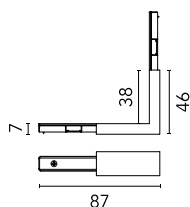

Zero Track Surface Profile. Ceiling/wall - wall/wall inner corner

■ **06.2543.CZ - Bronze**

Ceiling/wall – wall/wall inner corner. Can be powered. It has two spaces for the supply connection located on each side at the rear.

Ceiling/wall - wall/wall inner corner. Can be powered. It has two spaces for the supply connection located on each side at the rear.

Main specifications

Mountings	Surface
Environment	Indoor

Electrical

Voltage (V)	24.00
Emergency	Without
Insulation class	III

Physical

Color	Bronze
Weight (kg)	0.01
Length (mm)	76

Certification / Marking

Zero Track Surface Profile. Ceiling/wall - wall/wall inner corner

Remote power supply. Dimmable through 1/10V protocol or Non Dimmable. Dimming range 20-100%. 36W-110V / 45W-240V
60.9360