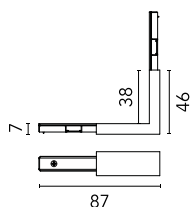

Zero Track Surface Profile. Ceiling/wall - wall/wall inner corner

■ 06.2543.18 - Deep Brown

Ceiling/wall - wall/wall inner corner. Can be powered. It has two spaces for the supply connection located on each side at the rear.

Ceiling/wall - wall/wall inner corner. Can be powered. It has two spaces for the supply connection located on each side at the rear.

Main specifications

Mountings	Surface
Environment	Indoor

Electrical

Voltage (V)	24.00
Emergency	Without
Insulation class	III

Physical

Color	Deep Brown
Weight (kg)	0.01
Length (mm)	76

Certification / Marking

Zero Track Surface Profile. Ceiling/wall - wall/wall inner corner

Remote power supply. Dimmable through 1/10V protocol or Non Dimmable. Dimming range 20-100%. 36W-110V / 45W-240V
60.9360