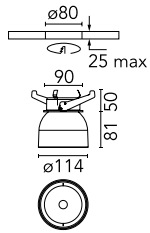

Electrical

Frequency (Hz)	50/60	Insulation class	III
Dimmable	Yes		
Driver	Remote		
Driver type	Electronic, Electronic dimmable, Electronic dimmable 1-10V, Electronic dimmable DALI		
Emergency	Without		

Physical

Color	Green	Rotation (°)	360
Orientation	Adjustable		
Recessed depth (mm)	50		
Weight (kg)	0.50		
Tilt (°)	60