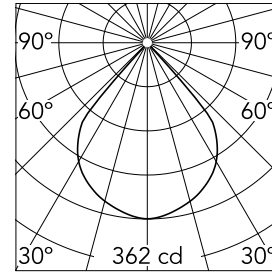

Wan Spot

03.6174.GNA - Green

Spotlight to be installed recessed on ceiling/wall. Power supply not included.

Main specifications

Number of heads	1	Net lumen (lm)	505
Lamp category	LED	Mountings	Ceiling surface
Power (W)	9.2W	Environment	Indoor
CCT (K)	3000K		
CRI	80		

Optical

Lighting type	Direct
LED type	LED array
Light distribution	Symmetric
Optical type	Spot
Beam angle (°)	83
Beam angle C90-270 (°)	83

Beam Angle: 82°

h(m)	E(lx)	D(m)
1	362	1.75
2	91	3.50
3	40	5.25
4	23	7.00
5	14	8.75