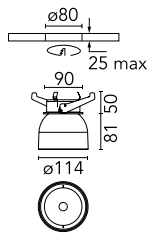

Electrical

Frequency (Hz)	50/60	Insulation class	III
Dimmable	Yes		
Driver	Remote		
Driver type	Electronic, Electronic dimmable, Electronic dimmable 1-10V, Electronic dimmable DALI		
Emergency	Without		

Physical

Color	White	Rotation (°)	360
Orientation	Adjustable		
Recessed depth (mm)	50		
Weight (kg)	0.50		
Tilt (°)	60