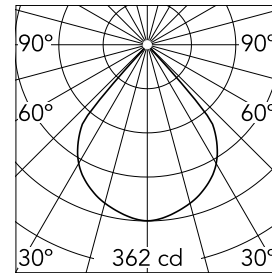

Wan Spot

03.6174.30A - White

Spotlight to be installed recessed on ceiling/wall. Power supply not included.

Main specifications

Number of heads	1	Net lumen (lm)	505
Lamp category	LED	Mountings	Ceiling surface
Power (W)	9.2W	Environment	Indoor
CCT (K)	3000K		
CRI	80		

Optical

Lighting type	Direct
LED type	LED array
Light distribution	Symmetric
Optical type	Spot
Beam angle (°)	83
Beam angle C90-270 (°)	83

Beam Angle: 82°

h(m)	E(lx)	D(m)
1	362	1.75
2	91	3.50
3	40	5.25
4	23	7.00
5	14	8.75

Physical

Color	White	Rotation (°)	360
Orientation	Adjustable		
Recessed depth (mm)	50		
Weight (kg)	0.50		
Tilt (°)	60		

Wan Spot

Continuous current power supply of 25W, 110/240V – 50/60Hz with power current selected through adjustable 350 mA-18W / 400 mA – 21W / 500mA – 25W /600mA – 30W /700/750/900 mA – 32W switch. 1-10V or push dimming, synchronisation cables not included.
60.8533