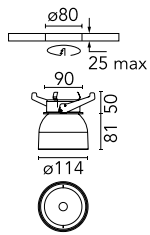

## Wan Spot

03.6171.30 - White

Spotlight to be installed recessed on ceiling/wall. Remote transformer not included.

### Main specifications

Number of heads	1
Lamp category	Halogen
Power (W)	50W Max
Mountings	Ceiling surface
Environment	Indoor

### Optical

Lighting type	Direct	Beam angle C90-270	60
Lamp type	QT-12	(°)	
Light distribution	Symmetric		
Optical type	Spot		
Beam angle (°)	60		

### Physical

Color	White	Rotation (°)	360
Orientation	Adjustable		
Recessed depth (mm)	50		
Weight (kg)	0.50		
Tilt (°)	60		