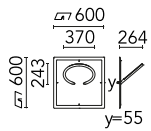

Wall Piercing 1x

SA.5020.5A180 - Aluminum

Soft technology semi-recessed luminaire for ceiling or wall mounting. Available in white LED or RGB versions. Control gear not included.

Main specifications

Lamp category	LED	Environment	Indoor dry location
Power (W)	6.4W		
CRI	90		
Net lumen (lm)	274		
Mountings	Recessed		

Optical

Lighting type	Direct
Light distribution	Symmetric
Optical type	Diffused light

Beam Angle: 111°

h(m)	E(lx)	D(m)
1	89	2.93
2	22	5.86
3	10	8.79
4	6	11.72
5	4	14.65

Luminous flux luminaire
274 lm

Electrical