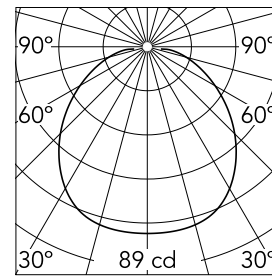

Wall Piercing 1x

SA.5020.5A180 - Aluminum

Soft technology semi-recessed luminaire for ceiling or wall mounting. Available in white LED or RGB versions. Control gear not included.

Main specifications

Lamp category	LED	Environment	Indoor dry location
Power (W)	6.4W		
CRI	90		
Net lumen (lm)	274		
Mountings	Recessed		

Optical

Lighting type	Direct
Light distribution	Symmetric
Optical type	Diffused light

Beam Angle: 111°

h(m)	E(lx)	D(m)
1	89	2.93
2	22	5.86
3	10	8.79
4	6	11.72
5	4	14.65

Luminous flux luminaire
274 lm

Electrical