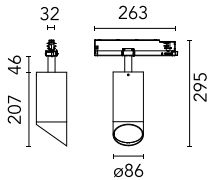

Electrical

Frequency (Hz)	50/60	Insulation class	II
Dimmable	Yes		
Driver	Integrated		
Driver type	Electronic dimnable DALI		
Emergency	Without		

Physical

Color	White	Spot diameter (mm)	86
Orientation	Adjustable		
Weight (kg)	1.55		
Tilt (°)	90		
Rotation (°)	360		

Certification / Marking

Note

Screening crosspiece, lenses and Honeycomb directly installable on the head of the luminaire without needing any fastening accessory. Installation compatible with Honeycomb + Lense at the same time. FLOS three-phase lighting track luminaires are designed and fully tested for tracks recommended by FLOS. Compatibility is guaranteed with three-phase track produced by Nordic Aluminium. Compatibility with Eutrac under request. FLOS three-phase DALI track luminaires are designed for Pulse DALI from Nordic Aluminium.