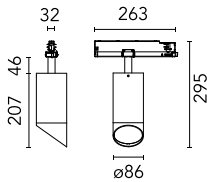

Electrical

Frequency (Hz)	50/60	Insulation class	II
Dimmable	Yes		
Driver	Integrated		
Driver type	Dimmable DALI		
	1		
Emergency	Without		

Physical

Color	Black	Spot diameter (mm)	86
Orientation	Adjustable		
Weight (kg)	1.55		
Tilt (°)	90		
Rotation (°)	360