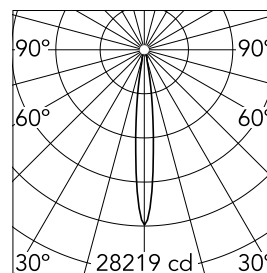

Main specifications

| | | | |
|-------------------------|-------|-----------------------|---------------------|
| Number of heads | 1 | CRI | 90 |
| Lamp category | LED | Net lumen (lm) | 2190 |
| Power (W) | 33W | Mountings | Track |
| System power (W) | 33 | Environment | Indoor dry location |
| CCT (K) | 3000K | | |

Optical

| | |
|-------------------------------|-----------|
| Lighting type | Direct |
| LED type | LED array |
| Light distribution | Symmetric |
| Optical type | Spot |
| Beam angle (°) | 12 |
| Beam angle C90-270 (°) | 12 |

Beam Angle: 12°

h(m) E(lx) D(m)

1 28219 0.21

2 7055 0.41

3 3135 0.62

4 1764 0.82

5 1129 1.03

Luminous flux luminaire
2190 lm

Physical

| | | | |
|---------------------|------------|---------------------------|----|
| Color | White | Spot diameter (mm) | 86 |
| Orientation | Adjustable | | |
| Weight (kg) | 0.75 | | |
| Tilt (°) | 90 | | |
| Rotation (°) | 360 | | |