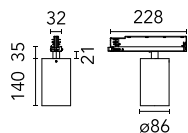

UT Spot Track Ø 86 GA All White

■ 09.7756.30A78 - White

Spotlight to be installed on 3-phase track with LED light source. 220-240V, 50-60Hz power supply integrated. In the "All white" versions, the track adapter, the arm, the rear of the head and the head are white. Only the anti-glare ring is black.

Main specifications

Number of heads	1	CRI	90
Lamp category	LED	Net lumen (lm)	2190
Power (W)	33W	Mountings	Track
System power (W)	33	Environment	Indoor dry location
CCT (K)	3000K		

Optical

Lighting type	Direct
LED type	LED array
Light distribution	Symmetric
Optical type	Spot
Beam angle (°)	12
Beam angle C90-270 (°)	12

Beam Angle: 12°

h(m) E(lx) D(m)

1 28219 0.21

2 7055 0.41

3 3135 0.62

4 1764 0.82

5 1129 1.03

Luminous flux luminaire
2190 lm

Electrical

Frequency (Hz)	50/60	Driver type	Non Dimmable
Voltage (V)	220-240V	Emergency	Without
Current (mA)	900	Insulation class	II
Dimmable	No		
Driver	Integrated		

Physical

Color	White	Spot diameter (mm)	86
Orientation	Adjustable		
Weight (kg)	0.75		
Tilt (°)	90		
Rotation (°)	360		

Note

Screening crosspiece, lenses and Honeycomb directly installable on the head of the luminaire without needing any fastening accessory. Installation compatible with Honeycomb + Lense at the same time. FLOS three-phase lighting track luminaires are designed and fully tested for tracks recommended by FLOS. Compatibility is guaranteed with three-phase track produced by Nordic Aluminium. Compatibility with Eutrac under request.