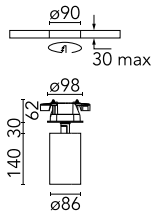

UT Spot Ceiling Ø86 Dali Version

■ 09.4864.14ADA - Black

Spotlight to be installed on ceiling with LED light source. 220-240V, 50-60Hz remote power supply included.

Main specifications

Number of heads	1	Net lumen (lm)	2089
Lamp category	LED	Mountings	Ceiling surface
Power (W)	32.8W	Environment	Indoor
CCT (K)	3000K		
CRI	90		

Optical

Lighting type	Direct
LED type	LED array
Light distribution	Symmetric
Optical type	Medium
Beam angle (°)	24
Beam angle C90-270 (°)	24

Beam Angle:	24°		
h(m)	E(lx)	D(m)	
1	9482	0.43	
2	2370	0.86	
3	1054	1.28	
4	593	1.71	
5	379	2.14	