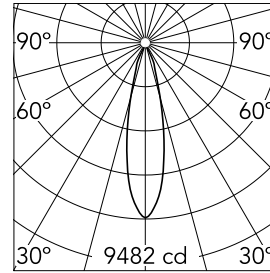

UT Spot Ceiling Ø86 Dali Version

■ 09.4864.14ADA - Black

Spotlight to be installed on ceiling with LED light source. 220-240V, 50-60Hz remote power supply included.

Main specifications

Number of heads	1	Net lumen (lm)	2089
Lamp category	LED	Mountings	Ceiling surface
Power (W)	32.8W	Environment	Indoor
CCT (K)	3000K		
CRI	90		

Optical

Lighting type	Direct
LED type	LED array
Light distribution	Symmetric
Optical type	Medium
Beam angle (°)	24
Beam angle C90-270 (°)	24

Beam Angle:	24°		
h(m)	E(lx)	D(m)	
1	9482	0.43	
2	2370	0.86	
3	1054	1.28	
4	593	1.71	
5	379	2.14	