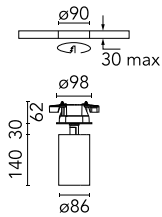

UT Spot Ceiling Ø 86 Dali Version

■ 09.4872.14ADA - Black

Spotlight to be installed on ceiling with LED light source. 220-240V, 50-60Hz remote power supply included.

Main specifications

Number of heads	1	Net lumen (lm)	2074
Lamp category	LED	Mountings	Ceiling surface
Power (W)	32.8W	Environment	Indoor dry location
CCT (K)	4000K		
CRI	90		

Optical

Lighting type	Direct
LED type	LED array
Light distribution	Symmetric
Optical type	Flood
Beam angle (°)	37
Beam angle C90-270 (°)	37

Beam Angle: 37°

h(m)	E(lx)	D(m)
1	5799	0.67
2	1450	1.34
3	644	2.01
4	362	2.69
5	232	3.36

Luminous flux luminaire
2074 lm

Electrical

Frequency (Hz)	50/60	Emergency	Without
Voltage (V)	220.00	Insulation class	II
Dimmable	Yes		
Driver	Remote included		
Driver type	Dimmable DALI		
	1		

Physical

Color	Black
Orientation	Adjustable
Weight (kg)	1.66
Tilt (°)	90
Rotation (°)	360