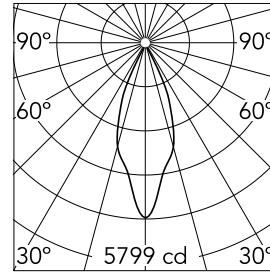

UT Spot Ceiling Ø 86 Dali Version

■ 09.4872.14ADA - Black

Spotlight to be installed on ceiling with LED light source. 220-240V, 50-60Hz remote power supply included.

Main specifications

Number of heads	1	Net lumen (lm)	2074
Lamp category	LED	Mountings	Ceiling surface
Power (W)	32.8W	Environment	Indoor dry location
CCT (K)	4000K		
CRI	90		

Optical

Lighting type	Direct
LED type	LED array
Light distribution	Symmetric
Optical type	Flood
Beam angle (°)	37
Beam angle C90-270 (°)	37

Beam Angle: 37°

h(m)	E(lx)	D(m)
1	5799	0.67
2	1450	1.34
3	644	2.01
4	362	2.69
5	232	3.36