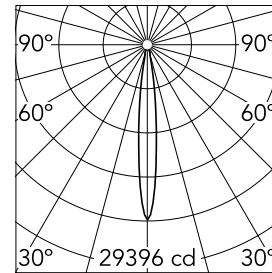

UT Spot Ceiling Ø 86 Dali Version

■ 09.4870.14ADA - Black

Spotlight to be installed on ceiling with LED light source. 220-240V, 50-60Hz remote power supply included.

Main specifications

| | | | |
|------------------------|-------|-----------------------|---------------------|
| Number of heads | 1 | Net lumen (lm) | 2281 |
| Lamp category | LED | Mountings | Ceiling surface |
| Power (W) | 32.8W | Environment | Indoor dry location |
| CCT (K) | 4000K | | |
| CRI | 90 | | |

Optical

| | |
|-------------------------------|-----------|
| Lighting type | Direct |
| LED type | LED array |
| Light distribution | Symmetric |
| Optical type | Spot |
| Beam angle (°) | 12° |
| Beam angle C90-270 (°) | 12° |

| | | | |
|--------------------|-------------|--------------|-------------|
| Beam Angle: | 12° | | |
| | h(m) | E(lx) | D(m) |
| | 1 | 29396 | 0.21 |
| | 2 | 7349 | 0.41 |
| | 3 | 3266 | 0.62 |
| | 4 | 1837 | 0.82 |
| | 5 | 1176 | 1.03 |

Physical

| | |
|---------------------|------------|
| Color | Black |
| Orientation | Adjustable |
| Weight (kg) | 1.66 |
| Tilt (°) | 90 |
| Rotation (°) | 360 |

UT Spot Ceiling Ø 86 Dali Version

Honeycomb
08.8495.14