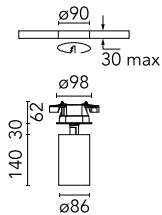

UT Spot Ceiling Ø 86 Dali Version

■ 09.4870.14ADA - Black

Spotlight to be installed on ceiling with LED light source. 220-240V, 50-60Hz remote power supply included.

Main specifications

| | | | |
|------------------------|-------|-----------------------|---------------------|
| Number of heads | 1 | Net lumen (lm) | 2281 |
| Lamp category | LED | Mountings | Ceiling surface |
| Power (W) | 32.8W | Environment | Indoor dry location |
| CCT (K) | 4000K | | |
| CRI | 90 | | |

Optical

| | |
|-------------------------------|-----------|
| Lighting type | Direct |
| LED type | LED array |
| Light distribution | Symmetric |
| Optical type | Spot |
| Beam angle (°) | 12° |
| Beam angle C90-270 (°) | 12° |

| | | | |
|--------------------|-------------|--------------|-------------|
| Beam Angle: | 12° | | |
| | h(m) | E(lx) | D(m) |
| | 1 | 29396 | 0.21 |
| | 2 | 7349 | 0.41 |
| | 3 | 3266 | 0.62 |
| | 4 | 1837 | 0.82 |
| | 5 | 1176 | 1.03 |

Physical

| | |
|---------------------|------------|
| Color | Black |
| Orientation | Adjustable |
| Weight (kg) | 1.66 |
| Tilt (°) | 90 |
| Rotation (°) | 360 |

UT Spot Ceiling Ø 86 Dali Version

Honeycomb
08.8495.14