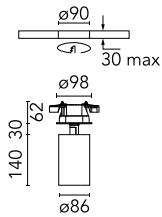

## UT Spot Ceiling Ø 86 Dali Version

09.4865.30ADA - White

Spotlight to be installed on ceiling with LED light source. 220-240V, 50-60Hz remote power supply included.

### Main specifications

<b>Number of heads</b>	1	<b>Net lumen (lm)</b>	1991
<b>Lamp category</b>	LED	<b>Mountings</b>	Ceiling surface
<b>Power (W)</b>	32.8W	<b>Environment</b>	Indoor dry location
<b>CCT (K)</b>	3000K		
<b>CRI</b>	90		

### Optical

<b>Lighting type</b>	Direct
<b>LED type</b>	LED array
<b>Light distribution</b>	Symmetric
<b>Optical type</b>	Flood
<b>Beam angle (°)</b>	37
<b>Beam angle C90-270 (°)</b>	37

<b>Beam Angle:</b>	37°		
<b>h(m)</b>	<b>E(lx)</b>	<b>D(m)</b>	
1	5566	0.67	
2	1392	1.34	
3	618	2.01	
4	348	2.69	
5	223	3.36	

### Physical

<b>Color</b>	White
<b>Orientation</b>	Adjustable
<b>Weight (kg)</b>	1.66
<b>Tilt (°)</b>	90
<b>Rotation (°)</b>	360